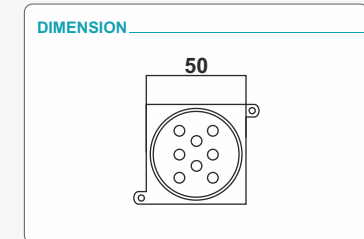

PIXEL STRIP 4816

OUTPUT

- **LAMP** : 48 PCS 5050 HIGH BRIGHTNESS EPISTAR RGB LED
- **BEAM ANGLE** : 120°
- **CCT** : 2700-6500K
- **LIFE TIME**: 50000 HRS

CONTROL

- **DIMMER** : 0-100% LINEAR LIGHT DIMMING
- **STROBE** : 0-20 F/S, RANDOM OR PULSE, SPEED ADJUSTABLE
- **CONTROL MODE** : DMX512
- **DMX CHANNELS** : 48 CHANNELS
- **ADDRESS SETTING** : MANUAL ADDRESSING
- **PIXEL** : 16 PIXEL IN 1 METER

ELECTRICAL

- **INPUT VOLTAGE** : DC 24V
- **POWER** : 10W

PHYSICAL

- **DIMENSIONS** : 5000*17*5 MM
- **WEIGHT** : 0.5 KG

LISTING

- **WORK ENVIRONMENT** : 0-40° DEGREES
- **IP RATE** : IP67

ACCESSORIES

- **CABLING** : 4 PIN MALE FEMALE ATTACHED WITH BAR

PIXEL DOT 30

OUTPUT

- **LAMP** : 6 PCS 3535 HIGH BRIGHTNESS EPISTAR RGB LED
- **BEAM ANGLE** : 120°
- **CCT** : 2700-6500K
- **LIFE TIME**: 50000 HRS

CONTROL

- **DIMMER** : 0-100% LINEAR LIGHT DIMMING
- **STROBE** : 0-20 F/S, RANDOM OR PULSE, SPEED ADJUSTABLE
- **CONTROL MODE** : DMX512
- **DMX CHANNELS** : 3 CHANNELS
- **ADDRESS SETTING** : MANUAL ADDRESSING
- **PIXEL** : 30 COIN CHAIN

ELECTRICAL

- **INPUT VOLTAGE** : DC 24V
- **POWER** : 1.5W/COIN

PHYSICAL

- **DIMENSIONS** : 50 MM

LISTING

- **WORK ENVIRONMENT** : 0-40° DEGREES
- **IP RATE** : IP67

ACCESSORIES

- **CABLING** : DMX IN AND OUT CONNECTED WITH COIN