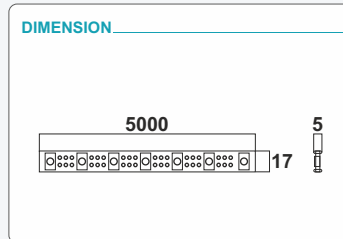

PIXEL STRIP 4816

OUTPUT

- **LAMP** : 48 PCS 5050 HIGH BRIGHTNESS EPISTAR RGB LED
- **BEAM ANGLE** : 120°
- **CCT** : 2700-6500K
- **LIFE TIME**: 50000 HRS

CONTROL

- **DIMMER** : 0-100% LINEAR LIGHT DIMMING
- **STROBE** : 0-20 F/S, RANDOM OR PULSE, SPEED ADJUSTABLE
- **CONTROL MODE** : DMX512
- **DMX CHANNELS** : 48 CHANNELS
- **ADDRESS SETTING** : MANUAL ADDRESSING
- **PIXEL** : 16 PIXEL IN 1 METER

ELECTRICAL

- **INPUT VOLTAGE** : DC 24V
- **POWER** : 10W

PHYSICAL

- **DIMENSIONS** : 5000*17*5 MM
- **WEIGHT** : 0.5 KG

LISTING

- **WORK ENVIRONMENT** : 0-40° DEGREES
- **IP RATE** : IP67

ACCESSORIES

- **CABLING** : 4 PIN MALE FEMALE ATTACHED WITH BAR

PIXEL DOT 30

OUTPUT

- **LAMP** : 6 PCS 3535 HIGH BRIGHTNESS EPISTAR RGB LED
- **BEAM ANGLE** : 120°
- **CCT** : 2700-6500K
- **LIFE TIME**: 50000 HRS

CONTROL

- **DIMMER** : 0-100% LINEAR LIGHT DIMMING
- **STROBE** : 0-20 F/S, RANDOM OR PULSE, SPEED ADJUSTABLE
- **CONTROL MODE** : DMX512
- **DMX CHANNELS** : 3 CHANNELS
- **ADDRESS SETTING** : MANUAL ADDRESSING
- **PIXEL** : 30 COIN CHAIN

ELECTRICAL

- **INPUT VOLTAGE** : DC 24V
- **POWER** : 1.5W/COIN

PHYSICAL

- **DIMENSIONS** : 50 MM

LISTING

- **WORK ENVIRONMENT** : 0-40° DEGREES
- **IP RATE** : IP67

ACCESSORIES

- **CABLING** : DMX IN AND OUT CONNECTED WITH COIN