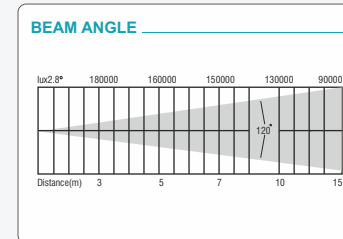

PIXEL STRIP 4816

OUTPUT

- **LAMP** : 48 PCS 5050 HIGH BRIGHTNESS EPISTAR RGB LED
- **BEAM ANGLE** : 120°
- **CCT** : 2700-6500K
- **LIFE TIME**: 50000 HRS

CONTROL

- **DIMMER** : 0-100% LINEAR LIGHT DIMMING
- **STROBE** : 0-20 F/S, RANDOM OR PULSE, SPEED ADJUSTABLE
- **CONTROL MODE** : DMX512
- **DMX CHANNELS** : 48 CHANNELS
- **ADDRESS SETTING** : MANUAL ADDRESSING
- **PIXEL** : 16 PIXEL IN 1 METER

ELECTRICAL

- **INPUT VOLTAGE** : DC 24V
- **POWER** : 10W

PHYSICAL

- **DIMENSIONS** : 5000*17*5 MM
- **WEIGHT** : 0.5 KG

LISTING

- **WORK ENVIRONMENT** : 0-40° DEGREES
- **IP RATE** : IP67

ACCESSORIES

- **CABLING** : 4 PIN MALE FEMALE ATTACHED WITH BAR

PIXEL DOT 30

OUTPUT

- **LAMP** : 6 PCS 3535 HIGH BRIGHTNESS EPISTAR RGB LED
- **BEAM ANGLE** : 120°
- **CCT** : 2700-6500K
- **LIFE TIME**: 50000 HRS

CONTROL

- **DIMMER** : 0-100% LINEAR LIGHT DIMMING
- **STROBE** : 0-20 F/S, RANDOM OR PULSE, SPEED ADJUSTABLE
- **CONTROL MODE** : DMX512
- **DMX CHANNELS** : 3 CHANNELS
- **ADDRESS SETTING** : MANUAL ADDRESSING
- **PIXEL** : 30 COIN CHAIN

ELECTRICAL

- **INPUT VOLTAGE** : DC 24V
- **POWER** : 1.5W/COIN

PHYSICAL

- **DIMENSIONS** : 50 MM

LISTING

- **WORK ENVIRONMENT** : 0-40° DEGREES
- **IP RATE** : IP67

ACCESSORIES

- **CABLING** : DMX IN AND OUT CONNECTED WITH COIN