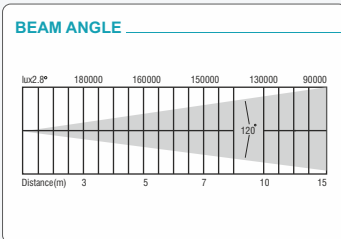

PIXEL STRIP 4816

OUTPUT

- **LAMP** : 48 PCS 5050 HIGH BRIGHTNESS EPISTAR RGB LED
- **BEAM ANGLE** : 120°
- **CCT** : 2700-6500K
- **LIFE TIME**: 50000 HRS

CONTROL

- **DIMMER** : 0-100% LINEAR LIGHT DIMMING
- **STROBE** : 0-20 F/S, RANDOM OR PULSE, SPEED ADJUSTABLE
- **CONTROL MODE** : DMX512
- **DMX CHANNELS** : 48 CHANNELS
- **ADDRESS SETTING** : MANUAL ADDRESSING
- **PIXEL** : 16 PIXEL IN 1 METER

ELECTRICAL

- **INPUT VOLTAGE** : DC 24V
- **POWER** : 10W

PHYSICAL

- **DIMENSIONS** : 5000*17*5 MM
- **WEIGHT** : 0.5 KG

LISTING

- **WORK ENVIRONMENT** : 0-40° DEGREES
- **IP RATE** : IP67

ACCESSORIES

- **CABLING** : 4 PIN MALE FEMALE ATTACHED WITH BAR

PIXEL DOT 30

OUTPUT

- **LAMP** : 6 PCS 3535 HIGH BRIGHTNESS EPISTAR RGB LED
- **BEAM ANGLE** : 120°
- **CCT** : 2700-6500K
- **LIFE TIME**: 50000 HRS

CONTROL

- **DIMMER** : 0-100% LINEAR LIGHT DIMMING
- **STROBE** : 0-20 F/S, RANDOM OR PULSE, SPEED ADJUSTABLE
- **CONTROL MODE** : DMX512
- **DMX CHANNELS** : 3 CHANNELS
- **ADDRESS SETTING** : MANUAL ADDRESSING
- **PIXEL** : 30 COIN CHAIN

ELECTRICAL

- **INPUT VOLTAGE** : DC 24V
- **POWER** : 1.5W/COIN

PHYSICAL

- **DIMENSIONS** : 50 MM

LISTING

- **WORK ENVIRONMENT** : 0-40° DEGREES
- **IP RATE** : IP67

ACCESSORIES

- **CABLING** : DMX IN AND OUT CONNECTED WITH COIN