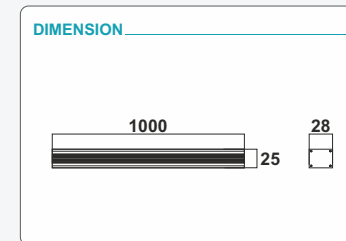

MAD BAR 4816

OUTPUT

- **LAMP** : 48 PCS 5050 HIGH BRIGHTNESS EPISTAR RGB LED
- **BEAM ANGLE** : 120°
- **CCT** : 2700-6500K
- **LIFE TIME**: 50000 HRS

CONTROL

- **DIMMER** : 0-100% LINEAR LIGHT DIMMING
- **STROBE** : 0-20 F/S, RANDOM OR PULSE, SPEED ADJUSTABLE
- **CONTROL MODE** : DMX512
- **DMX CHANNELS** : 48 CHANNELS
- **ADDRESS SETTING** : AUTO ADDRESSING
- **PIXEL** : 16 PIXEL IN 1 METER

ELECTRICAL

- **INPUT VOLTAGE** : DC 24V
- **POWER** : 10W

PHYSICAL

- **DIMENSIONS** : 1000*28*25 MM
- **WEIGHT** : 0.5 KG

LISTING

- **WORK ENVIRONMENT** : 0-40° DEGREES
- **IP RATE** : IP67

ACCESSORIES

- **CABLING** : 4 PIN MALE FEMALE ATTACHED WITH BAR

MAD BAR 6020

OUTPUT

- **LAMP** : 60 PCS 5050 HIGH BRIGHTNESS EPISTAR RGB LED
- **BEAM ANGLE** : 120°
- **CCT** : 2700-6500K
- **LIFE TIME**: 50000 HRS

CONTROL

- **DIMMER** : 0-100% LINEAR LIGHT DIMMING
- **STROBE** : 0-20 F/S, RANDOM OR PULSE, SPEED ADJUSTABLE
- **CONTROL MODE** : DMX512
- **DMX CHANNELS** : 60 CHANNELS
- **ADDRESS SETTING** : AUTO ADDRESSING
- **PIXEL** : 20 PIXEL IN 1 METER

ELECTRICAL

- **INPUT VOLTAGE** : DC 24V
- **POWER** : 12W

PHYSICAL

- **DIMENSIONS** : 1000*28*25 MM
- **WEIGHT** : 0.5 KG

LISTING

- **WORK ENVIRONMENT** : 0-40° DEGREES
- **IP RATE** : IP67

ACCESSORIES

- **CABLING** : 4 PIN MALE FEMALE ATTACHED WITH BAR