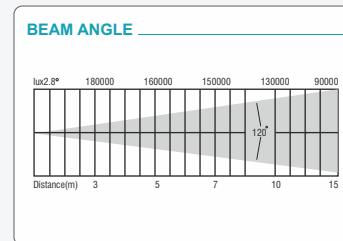

MAD BAR 4816

OUTPUT

- **LAMP** : 48 PCS 5050 HIGH BRIGHTNESS EPISTAR RGB LED
- **BEAM ANGLE** : 120°
- **CCT** : 2700-6500K
- **LIFE TIME**: 50000 HRS

CONTROL

- **DIMMER** : 0-100% LINEAR LIGHT DIMMING
- **STROBE** : 0-20 F/S, RANDOM OR PULSE, SPEED ADJUSTABLE
- **CONTROL MODE** : DMX512
- **DMX CHANNELS** : 48 CHANNELS
- **ADDRESS SETTING** : AUTO ADDRESSING
- **PIXEL** : 16 PIXEL IN 1 METER

ELECTRICAL

- **INPUT VOLTAGE** : DC 24V
- **POWER** : 10W

PHYSICAL

- **DIMENSIONS** : 1000*28*25 MM
- **WEIGHT** : 0.5 KG

LISTING

- **WORK ENVIRONMENT** : 0-40° DEGREES
- **IP RATE** : IP67

ACCESSORIES

- **CABLING** : 4 PIN MALE FEMALE ATTACHED WITH BAR

MAD BAR 6020

OUTPUT

- **LAMP** : 60 PCS 5050 HIGH BRIGHTNESS EPISTAR RGB LED
- **BEAM ANGLE** : 120°
- **CCT** : 2700-6500K
- **LIFE TIME**: 50000 HRS

CONTROL

- **DIMMER** : 0-100% LINEAR LIGHT DIMMING
- **STROBE** : 0-20 F/S, RANDOM OR PULSE, SPEED ADJUSTABLE
- **CONTROL MODE** : DMX512
- **DMX CHANNELS** : 60 CHANNELS
- **ADDRESS SETTING** : AUTO ADDRESSING
- **PIXEL** : 20 PIXEL IN 1 METER

ELECTRICAL

- **INPUT VOLTAGE** : DC 24V
- **POWER** : 12W

PHYSICAL

- **DIMENSIONS** : 1000*28*25 MM
- **WEIGHT** : 0.5 KG

LISTING

- **WORK ENVIRONMENT** : 0-40° DEGREES
- **IP RATE** : IP67

ACCESSORIES

- **CABLING** : 4 PIN MALE FEMALE ATTACHED WITH BAR