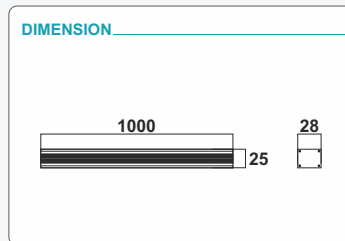

MAD BAR 4816

OUTPUT

- **LAMP** : 48 PCS 5050 HIGH BRIGHTNESS EPISTAR RGB LED
- **BEAM ANGLE** : 120°
- **CCT** : 2700-6500K
- **LIFE TIME**: 50000 HRS

CONTROL

- **DIMMER** : 0-100% LINEAR LIGHT DIMMING
- **STROBE** : 0-20 F/S, RANDOM OR PULSE, SPEED ADJUSTABLE
- **CONTROL MODE** : DMX512
- **DMX CHANNELS** : 48 CHANNELS
- **ADDRESS SETTING** : AUTO ADDRESSING
- **PIXEL** : 16 PIXEL IN 1 METER

ELECTRICAL

- **INPUT VOLTAGE** : DC 24V
- **POWER** : 10W

PHYSICAL

- **DIMENSIONS** : 1000*28*25 MM
- **WEIGHT** : 0.5 KG

LISTING

- **WORK ENVIRONMENT** : 0-40° DEGREES
- **IP RATE** : IP67

ACCESSORIES

- **CABLING** : 4 PIN MALE FEMALE ATTACHED WITH BAR

MAD BAR 6020

OUTPUT

- **LAMP** : 60 PCS 5050 HIGH BRIGHTNESS EPISTAR RGB LED
- **BEAM ANGLE** : 120°
- **CCT** : 2700-6500K
- **LIFE TIME**: 50000 HRS

CONTROL

- **DIMMER** : 0-100% LINEAR LIGHT DIMMING
- **STROBE** : 0-20 F/S, RANDOM OR PULSE, SPEED ADJUSTABLE
- **CONTROL MODE** : DMX512
- **DMX CHANNELS** : 60 CHANNELS
- **ADDRESS SETTING** : AUTO ADDRESSING
- **PIXEL** : 20 PIXEL IN 1 METER

ELECTRICAL

- **INPUT VOLTAGE** : DC 24V
- **POWER** : 12W

PHYSICAL

- **DIMENSIONS** : 1000*28*25 MM
- **WEIGHT** : 0.5 KG

LISTING

- **WORK ENVIRONMENT** : 0-40° DEGREES
- **IP RATE** : IP67

ACCESSORIES

- **CABLING** : 4 PIN MALE FEMALE ATTACHED WITH BAR