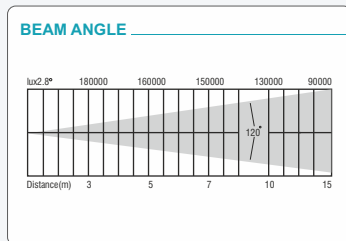

MAD BAR 4816

OUTPUT

- **LAMP** : 48 PCS 5050 HIGH BRIGHTNESS EPISTAR RGB LED
- **BEAM ANGLE** : 120°
- **CCT** : 2700-6500K
- **LIFE TIME**: 50000 HRS

CONTROL

- **DIMMER** : 0-100% LINEAR LIGHT DIMMING
- **STROBE** : 0-20 F/S, RANDOM OR PULSE, SPEED ADJUSTABLE
- **CONTROL MODE** : DMX512
- **DMX CHANNELS** : 48 CHANNELS
- **ADDRESS SETTING** : AUTO ADDRESSING
- **PIXEL** : 16 PIXEL IN 1 METER

ELECTRICAL

- **INPUT VOLTAGE** : DC 24V
- **POWER** : 10W

PHYSICAL

- **DIMENSIONS** : 1000*28*25 MM
- **WEIGHT** : 0.5 KG

LISTING

- **WORK ENVIRONMENT** : 0-40° DEGREES
- **IP RATE** : IP67

ACCESSORIES

- **CABLING** : 4 PIN MALE FEMALE ATTACHED WITH BAR

MAD BAR 6020

OUTPUT

- **LAMP** : 60 PCS 5050 HIGH BRIGHTNESS EPISTAR RGB LED
- **BEAM ANGLE** : 120°
- **CCT** : 2700-6500K
- **LIFE TIME**: 50000 HRS

CONTROL

- **DIMMER** : 0-100% LINEAR LIGHT DIMMING
- **STROBE** : 0-20 F/S, RANDOM OR PULSE, SPEED ADJUSTABLE
- **CONTROL MODE** : DMX512
- **DMX CHANNELS** : 60 CHANNELS
- **ADDRESS SETTING** : AUTO ADDRESSING
- **PIXEL** : 20 PIXEL IN 1 METER

ELECTRICAL

- **INPUT VOLTAGE** : DC 24V
- **POWER** : 12W

PHYSICAL

- **DIMENSIONS** : 1000*28*25 MM
- **WEIGHT** : 0.5 KG

LISTING

- **WORK ENVIRONMENT** : 0-40° DEGREES
- **IP RATE** : IP67

ACCESSORIES

- **CABLING** : 4 PIN MALE FEMALE ATTACHED WITH BAR