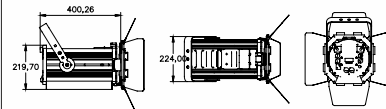

WORKING ENVIRONMENT

- ENVIRONMENT TEMPERATURE : -30°C~40°C
- COOLING SYSTEM : NO NOISE FAN OF PCCOOLER
- IP GRADE : IP20

PACKAGE

- NET WEIGHT : 8.5 KGS
- GROSS WEIGHT : 10 KGS
- PACKING SIZE : 58*32.5*32 CM (1PC/CARTON)

DIMENSION

BEAM ANGLE