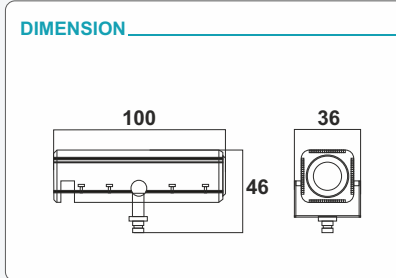

SMART SPOT 440

OUTPUT

- **LAMP** : OSRAM SIRIUS HRI 440W DISCHARGE BULB
- **BEAM ANGLE** : 2°-50°
- **COLOUR** : 6 COLOUR PLATE
- **LIFE TIME** : 2000 HRS

CONTROL

- **DIMMER** : 0-100% LINEAR LIGHT DIMMERING
- **STROBE** : 0-30 F/S, RANDOM OR PULSE, SPEED ADJUSTABLE
- **CONTROL MODE** : MANUAL
- **FUNCTION** : FOCUS, IRIS, STROBE, FRAMING SHUTTER

ELECTRICAL

- **INPUT VOLTAGE** : AC 100-240V 50-60HZ
- **POWER** : 600W

PHYSICAL

- **DIMENSIONS** : 100*36*46 CM
- **WEIGHT** : 15 KG
- **FLIGHT CASE SIZE** : 110*45*50 CM

LISTING

- **WORK ENVIRONMENT** : 0-40° DEGREES
- **IP RATE** : IP20

ACCESSORIES

- **CABLING** : POWER CABLES
  SIGNAL CABLES
  WITH TRIPOD STAND