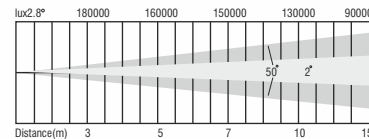

SMART SPOT 280

DIMENSION

BEAM ANGLE

OUTPUT

- LAMP : OSRAM 10R 280W
- BEAM ANGLE : 2°-50°
- COLOUR : R, G, B, W, Y
- LIFE TIME : 2000 HRS

CONTROL

- DIMMER : 0-100% LINEAR LIGHT DIMMING
- STROBE : 0-30 F/S, RANDOM OR PULSE, SPEED ADJUSTABLE
- CONTROL MODE : MANUAL
- FUNCTION : FOCUS, IRIS, STROBE

ELECTRICAL

- INPUT VOLTAGE : AC 100-240V 50-60HZ
- POWER : 300W

PHYSICAL

- DIMENSIONS : 67*21*20 CM
- WEIGHT : 13.5 KG
- FLIGHT CASE SIZE : 69*44*40 CM

LISTING

- WORK ENVIRONMENT : 0-40° DEGREES
- IP RATE : IP20