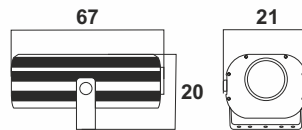

SMART SPOT 280

DIMENSION

BEAM ANGLE

OUTPUT

- LAMP : OSRAM 10R 280W
- BEAM ANGLE : 2°-50°
- COLOUR : R, G, B, W, Y
- LIFE TIME : 2000 HRS

CONTROL

- DIMMER : 0-100% LINEAR LIGHT DIMMING
- STROBE : 0-30 F/S, RANDOM OR PULSE, SPEED ADJUSTABLE
- CONTROL MODE : MANUAL
- FUNCTION : FOCUS, IRIS, STROBE

ELECTRICAL

- INPUT VOLTAGE : AC 100-240V 50-60HZ
- POWER : 300W

PHYSICAL

- DIMENSIONS : 67*21*20 CM
- WEIGHT : 13.5 KG
- FLIGHT CASE SIZE : 69*44*40 CM

LISTING

- WORK ENVIRONMENT : 0-40° DEGREES
- IP RATE : IP20