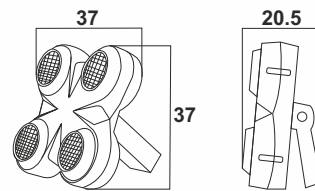

NOVA 400 WP

DIMENSION

BEAM ANGLE

OUTPUT

- LAMP : 4 PCS 100W COB LED, NO UV RADIATION
- BEAM ANGLE : 60°
- CCT : 3000K/4500K/6500K
- LIFE TIME : 50000 HRS

CONTROL

- DIMMER : 0-100% LINEAR LIGHT DIMMING
- STROBE : 0-30 F/S, RANDOM OR PULSE, SPEED ADJUSTABLE
- CONTROL MODE : DMX512, AUTO, SOUND, MASTER-SLAVE
- DMX CHANNELS : 1/3/4/9/10 CHANNELS
- DISPLAY : LCD Display

ELECTRICAL

- INPUT VOLTAGE : AC 100-240V 50-60HZ
- POWER : 400W

PHYSICAL

- DIMENSIONS : 37*37*20.5 CM
- WEIGHT : 11 KG
- FLIGHT CASE SIZE : 88*40*56 CM (4-IN-1)

LISTING

- WORK ENVIRONMENT : 0-40° DEGREES
- IP RATE : IP65