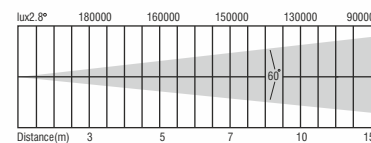

NOVA 400 WP

DIMENSION

BEAM ANGLE

OUTPUT

- LAMP : 4 PCS 100W COB LED, NO UV RADIATION
- BEAM ANGLE : 60°
- CCT : 3000K/4500K/6500K
- LIFE TIME : 50000 HRS

CONTROL

- DIMMER : 0-100% LINEAR LIGHT DIMMING
- STROBE : 0-30 F/S, RANDOM OR PULSE, SPEED ADJUSTABLE
- CONTROL MODE : DMX512, AUTO, SOUND, MASTER-SLAVE
- DMX CHANNELS : 1/3/4/9/10 CHANNELS
- DISPLAY : LCD Display

ELECTRICAL

- INPUT VOLTAGE : AC 100-240V 50-60HZ
- POWER : 400W

PHYSICAL

- DIMENSIONS : 37*37*20.5 CM
- WEIGHT : 11 KG
- FLIGHT CASE SIZE : 88*40*56 CM (4-IN-1)

LISTING

- WORK ENVIRONMENT : 0-40° DEGREES
- IP RATE : IP65