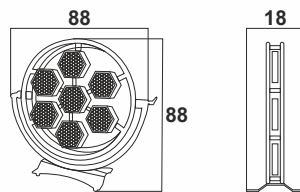

BLAZE 7100

DIMENSION

BEAM ANGLE

OUTPUT

- **LAMP** : 7 PCS 100W COB LED, NO UV RADIATION
- **BEAM ANGLE** : 60°
- **CCT** : 3000K/6500K
- **LIFE TIME** : 100000 HRS

CONTROL

- **DIMMER** : 0-100% LINEAR LIGHT DIMMING
- **STROBE** : 0-20 F/S, RANDOM OR PULSE, SPEED ADJUSTABLE
- **CONTROL MODE** : DMX512, AUTO, SOUND, MASTER-SLAVE
- **DMX CHANNELS** : 3/5/11 CHANNELS
- **DISPLAY** : LCD DISPLAY
- **INDIVIDUAL CONTROL OF EACH LAMP**

ELECTRICAL

- **INPUT VOLTAGE** : AC 100-240V 50-60HZ
- **POWER** : 800W

PHYSICAL

- **DIMENSIONS** : 88*88*18 CM
- **WEIGHT** : 18 KG
- **PACKING** : 92*92*20 CM (4-IN-1)

LISTING

- **WORK ENVIRONMENT** : 0-40° DEGREES
- **IP RATE** : IP20