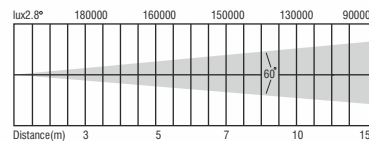

BLAZE 7100

DIMENSION

BEAM ANGLE

OUTPUT

- **LAMP** : 7 PCS 100W COB LED, NO UV RADIATION
- **BEAM ANGLE** : 60°
- **CCT** : 3000K/6500K
- **LIFE TIME** : 100000 HRS

CONTROL

- **DIMMER** : 0-100% LINEAR LIGHT DIMMING
- **STROBE** : 0-20 F/S, RANDOM OR PULSE, SPEED ADJUSTABLE
- **CONTROL MODE** : DMX512, AUTO, SOUND, MASTER-SLAVE
- **DMX CHANNELS** : 3/5/11 CHANNELS
- **DISPLAY** : LCD DISPLAY
- **INDIVIDUAL CONTROL OF EACH LAMP**

ELECTRICAL

- **INPUT VOLTAGE** : AC 100-240V 50-60HZ
- **POWER** : 800W

PHYSICAL

- **DIMENSIONS** : 88*88*18 CM
- **WEIGHT** : 18 KG
- **PACKING** : 92*92*20 CM (4-IN-1)

LISTING

- **WORK ENVIRONMENT** : 0-40° DEGREES
- **IP RATE** : IP20