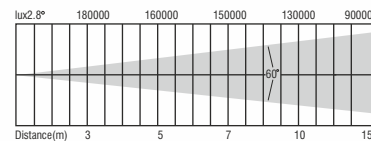

BLAZE 4100 WP

DIMENSION

BEAM ANGLE

OUTPUT

- LAMP : 4 PCS 100W COB LED, NO UV RADIATION
- BEAM ANGLE : 60°
- CCT : 3000K/4000K/6500K
- LIFE TIME : 50000 HRS

CONTROL

- DIMMER : 0-100% LINEAR LIGHT DIMMING
- STROBE : 0-30 F/S, RANDOM OR PULSE, SPEED ADJUSTABLE
- CONTROL MODE : DMX512, AUTO, SOUND, MASTER-SLAVE
- DMX CHANNELS : 8 CHANNELS
- DISPLAY : LCD DISPLAY

ELECTRICAL

- INPUT VOLTAGE : AC 100-240V 50-60HZ
- POWER : 400W

PHYSICAL

- DIMENSIONS : 34*21*37.5 CM
- WEIGHT : 8 KG
- FLIGHT CASE SIZE : 88*40*56 CM (4-IN-1)

LISTING

- WORK ENVIRONMENT : 0-40° DEGREES
- IP RATE : IP65