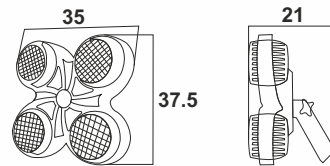

BLAZE 4100 WP

DIMENSION

BEAM ANGLE

OUTPUT

- LAMP : 4 PCS 100W COB LED, NO UV RADIATION
- BEAM ANGLE : 60°
- CCT : 3000K/4000K/6500K
- LIFE TIME : 50000 HRS

CONTROL

- DIMMER : 0-100% LINEAR LIGHT DIMMING
- STROBE : 0-30 F/S, RANDOM OR PULSE, SPEED ADJUSTABLE
- CONTROL MODE : DMX512, AUTO, SOUND, MASTER-SLAVE
- DMX CHANNELS : 8 CHANNELS
- DISPLAY : LCD DISPLAY

ELECTRICAL

- INPUT VOLTAGE : AC 100-240V 50-60HZ
- POWER : 400W

PHYSICAL

- DIMENSIONS : 34*21*37.5 CM
- WEIGHT : 8 KG
- FLIGHT CASE SIZE : 88*40*56 CM (4-IN-1)

LISTING

- WORK ENVIRONMENT : 0-40° DEGREES
- IP RATE : IP65