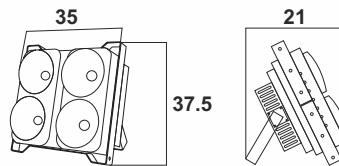

BLAZE 4100

DIMENSION

BEAM ANGLE

OUTPUT

- LAMP : 4 PCS 100W COB LED, NO UV RADIATION
- BEAM ANGLE : 60°
- CCT : 3000K/4000K/6500K
- LIFE TIME : 50000 HRS

CONTROL

- DIMMER : 0-100% LINEAR LIGHT DIMMING
- STROBE : 0-30 F/S, RANDOM OR PULSE, SPEED ADJUSTABLE
- CONTROL MODE : DMX512, AUTO, SOUND, MASTER-SLAVE
- DMX CHANNELS : 8 CHANNELS
- DISPLAY : LCD DISPLAY

ELECTRICAL

- INPUT VOLTAGE : AC 100-240V 50-60HZ
- POWER : 400W

PHYSICAL

- DIMENSIONS : 34*21*37.5 CM
- WEIGHT : 8 KG
- FLIGHT CASE SIZE : 88*40*56 CM (4-IN-1)

LISTING

- WORK ENVIRONMENT : 0-40° DEGREES
- IP RATE : IP20