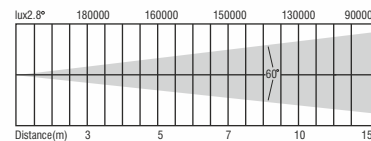

BLAZE 4100

DIMENSION

BEAM ANGLE

OUTPUT

- LAMP : 4 PCS 100W COB LED, NO UV RADIATION
- BEAM ANGLE : 60°
- CCT : 3000K/4000K/6500K
- LIFE TIME : 50000 HRS

CONTROL

- DIMMER : 0-100% LINEAR LIGHT DIMMING
- STROBE : 0-30 F/S, RANDOM OR PULSE, SPEED ADJUSTABLE
- CONTROL MODE : DMX512, AUTO, SOUND, MASTER-SLAVE
- DMX CHANNELS : 8 CHANNELS
- DISPLAY : LCD DISPLAY

ELECTRICAL

- INPUT VOLTAGE : AC 100-240V 50-60HZ
- POWER : 400W

PHYSICAL

- DIMENSIONS : 34*21*37.5 CM
- WEIGHT : 8 KG
- FLIGHT CASE SIZE : 88*40*56 CM (4-IN-1)

LISTING

- WORK ENVIRONMENT : 0-40° DEGREES
- IP RATE : IP20