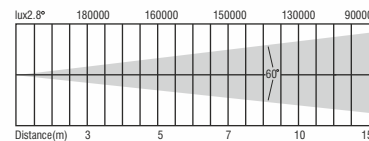

BLAZE 2100

DIMENSION

BEAM ANGLE

OUTPUT

- LAMP : 2 PCS 100W COB LED, NO UV RADIATION
- BEAM ANGLE : 60°
- CCT : 3000K/4000K/6500K
- LIFE TIME : 50000 HRS

CONTROL

- DIMMER : 0-100% LINEAR LIGHT DIMMING
- STROBE : 0-30 F/S, RANDOM OR PULSE, SPEED ADJUSTABLE
- CONTROL MODE : DMX512, AUTO, SOUND, MASTER-SLAVE
- DMX CHANNELS : 6 CHANNELS
- DISPLAY : LCD DISPLAY

ELECTRICAL

- INPUT VOLTAGE : AC 100-240V 50-60HZ
- POWER : 200W

PHYSICAL

- DIMENSIONS : 35*13*15 CM
- WEIGHT : 4 KG
- PACKING : 45*42*45 CM (4-IN-1 CARTON BOX)

LISTING

- WORK ENVIRONMENT : 0-40° DEGREES
- IP RATE : IP20