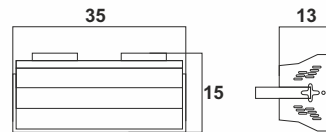

BLAZE 2100

DIMENSION

BEAM ANGLE

OUTPUT

- LAMP : 2 PCS 100W COB LED, NO UV RADIATION
- BEAM ANGLE : 60°
- CCT : 3000K/4000K/6500K
- LIFE TIME : 50000 HRS

CONTROL

- DIMMER : 0-100% LINEAR LIGHT DIMMING
- STROBE : 0-30 F/S, RANDOM OR PULSE, SPEED ADJUSTABLE
- CONTROL MODE : DMX512, AUTO, SOUND, MASTER-SLAVE
- DMX CHANNELS : 6 CHANNELS
- DISPLAY : LCD DISPLAY

ELECTRICAL

- INPUT VOLTAGE : AC 100-240V 50-60HZ
- POWER : 200W

PHYSICAL

- DIMENSIONS : 35*13*15 CM
- WEIGHT : 4 KG
- PACKING : 45*42*45 CM (4-IN-1 CARTON BOX)

LISTING

- WORK ENVIRONMENT : 0-40° DEGREES
- IP RATE : IP20