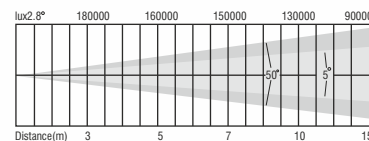

HYDRA 740

DIMENSION

BEAM ANGLE

OUTPUT

- **LAMP** : 7 PCS 40W HIGH BRIGHTNESS OSRAM RGBW LED
- **BEAM ANGLE** : 5°-50°
- **CCT** : 2700-6500K
- **LIFE TIME** : 10000 HRS

CONTROL

- **DIMMER** : 0-100% LINEAR LIGHT DIMMING
- **4 DIMMER CURVE**
- **STROBE** : 0-25 F/S, RANDOM OR PULSE, SPEED ADJUSTABLE
- **CONTROL MODE** : DMX512, RDM, AUTO, SOUND, MASTER-SLAVE
- **DMX CHANNELS** : 5/7/9/11 CHANNELS
- **DISPLAY** : OLED DISPLAY

ELECTRICAL

- **INPUT VOLTAGE** : AC 100-240V 50-60HZ
- **POWER** : 300W

PHYSICAL

- **DIMENSIONS** : 36*29*35 CM
- **WEIGHT** : 10 KG
- **PACKING** : 49*30*31 CM (4-IN-1 CARTON BOX)

LISTING

- **WORK ENVIRONMENT** : 0-40° DEGREES
- **IP RATE** : IP65