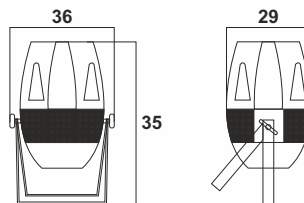

HYDRA 740

DIMENSION

BEAM ANGLE

OUTPUT

- **LAMP** : 7 PCS 40W HIGH BRIGHTNESS OSRAM RGBW LED
- **BEAM ANGLE** : 5°-50°
- **CCT** : 2700-6500K
- **LIFE TIME** : 10000 HRS

CONTROL

- **DIMMER** : 0-100% LINEAR LIGHT DIMMING
- **4 DIMMER CURVE**
- **STROBE** : 0-25 F/S, RANDOM OR PULSE, SPEED ADJUSTABLE
- **CONTROL MODE** : DMX512, RDM, AUTO, SOUND, MASTER-SLAVE
- **DMX CHANNELS** : 5/7/9/11 CHANNELS
- **DISPLAY** : OLED DISPLAY

ELECTRICAL

- **INPUT VOLTAGE** : AC 100-240V 50-60HZ
- **POWER** : 300W

PHYSICAL

- **DIMENSIONS** : 36*29*35 CM
- **WEIGHT** : 10 KG
- **PACKING** : 49*30*31 CM (4-IN-1 CARTON BOX)

LISTING

- **WORK ENVIRONMENT** : 0-40° DEGREES
- **IP RATE** : IP65