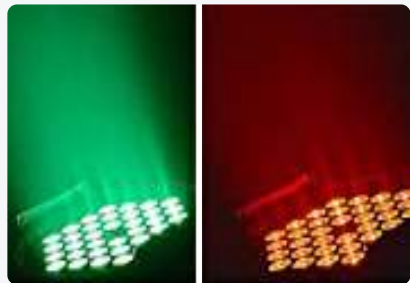

AURA 5403

DIMENSION

BEAM ANGLE

OUTPUT

- LAMP : 54 PCS 3W HIGH BRIGHTNESS LED
- BEAM ANGLE : 25°
- CCT : 2700-6500K
- LIFE TIME : 50000 HRS

CONTROL

- DIMMER : 0-100% LINEAR LIGHT DIMMING
- STROBE : 0-20 F/S, RANDOM OR PULSE, SPEED ADJUSTABLE
- CONTROL MODE : DMX512, AUTO, SOUND, MASTER-SLAVE
- DMX CHANNELS : 4/8 CHANNELS
- DISPLAY : LCD DISPLAY