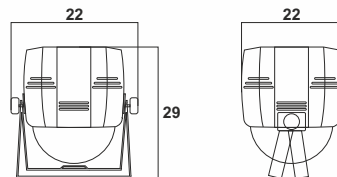

AURA 5403

DIMENSION

BEAM ANGLE

OUTPUT

- LAMP : 54 PCS 3W HIGH BRIGHTNESS LED
- BEAM ANGLE : 25°
- CCT : 2700-6500K
- LIFE TIME : 50000 HRS

CONTROL

- DIMMER : 0-100% LINEAR LIGHT DIMMING
- STROBE : 0-20 F/S, RANDOM OR PULSE, SPEED ADJUSTABLE
- CONTROL MODE : DMX512, AUTO, SOUND, MASTER-SLAVE
- DMX CHANNELS : 4/8 CHANNELS
- DISPLAY : LCD DISPLAY

ELECTRICAL

- INPUT VOLTAGE : AC 100-240V 50-60HZ
- POWER : 200W

PHYSICAL

- DIMENSIONS : 22*22*29 CM
- WEIGHT : 4 KG
- PACKING : 47*47*33 CM (4-IN-1 CARTON BOX)

LISTING

- WORK ENVIRONMENT : 0-40° DEGREES
- IP RATE : IP20