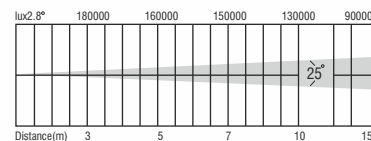

AURA 5403

DIMENSION

BEAM ANGLE

OUTPUT

- LAMP : 54 PCS 3W HIGH BRIGHTNESS LED
- BEAM ANGLE : 25°
- CCT : 2700-6500K
- LIFE TIME : 50000 HRS

CONTROL

- DIMMER : 0-100% LINEAR LIGHT DIMMING
- STROBE : 0-20 F/S, RANDOM OR PULSE, SPEED ADJUSTABLE
- CONTROL MODE : DMX512, AUTO, SOUND, MASTER-SLAVE
- DMX CHANNELS : 4/8 CHANNELS
- DISPLAY : LCD DISPLAY

ELECTRICAL

- INPUT VOLTAGE : AC 100-240V 50-60HZ
- POWER : 200W

PHYSICAL

- DIMENSIONS : 22*22*29 CM
- WEIGHT : 4 KG
- PACKING : 47*47*33 CM (4-IN-1 CARTON BOX)

LISTING

- WORK ENVIRONMENT : 0-40° DEGREES
- IP RATE : IP20