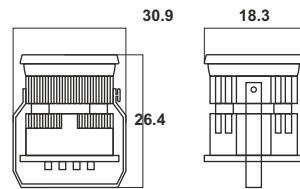

ELECTRICAL

- **INPUT VOLTAGE** : AC 100-240V 50-60HZ
- **POWER** : 120W

PHYSICAL

- **DIMENSIONS** : 27*18.4*20.5 CM
- **WEIGHT** : 3.5 KG
- **PACKING** : 51*26*33 CM (2-IN-1 CARTON BOX)

LISTING

- **WORK ENVIRONMENT** : 0-40° DEGREES
- **IP RATE** : IP65

ACCESSORIES

- **CABLING** : POWER CABLES LOOPED WITH PAR
SIGNAL CABLES LOOPED WITH PAR

[AVAILABLE IN RGBWW (4IN1), WARMWHITE]

DIMENSION

BEAM ANGLE