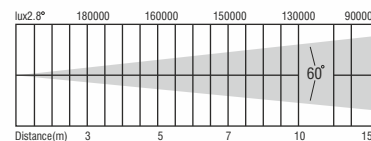

AURA 200 COB

DIMENSION

BEAM ANGLE

OUTPUT

- LAMP : 200W WARMWHITE COB LED
- BEAM ANGLE : 60°
- CCT : 3000K
- LIFE TIME : 50000 HRS

CONTROL

- DIMMER : 0-100% LINEAR LIGHT DIMMING
- STROBE : 0-20 F/S, RANDOM OR PULSE, SPEED ADJUSTABLE
- CONTROL MODE : DMX512, AUTO, SOUND, MASTER-SLAVE
- DMX CHANNELS : 1/3 CHANNELS
- DISPLAY : LCD DISPLAY

ELECTRICAL

- INPUT VOLTAGE : AC 100-240V 50-60HZ
- POWER : 200W

PHYSICAL

- DIMENSIONS : 30.9*18.3*26.4 CM
- WEIGHT : 8 KG
- PACKING : 53*53*37 CM (4-IN-1 CARTON BOX)

LISTING

- WORK ENVIRONMENT : 0-40° DEGREES
- IP RATE : IP65