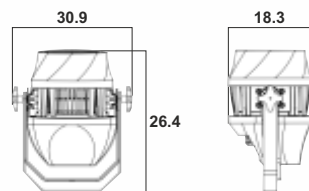

AURA 200 COB

DIMENSION

BEAM ANGLE

OUTPUT

- LAMP : 200W WARMWHITE COB LED
- BEAM ANGLE : 60°
- CCT : 3000K
- LIFE TIME : 50000 HRS

CONTROL

- DIMMER : 0-100% LINEAR LIGHT DIMMING
- STROBE : 0-20 F/S, RANDOM OR PULSE, SPEED ADJUSTABLE
- CONTROL MODE : DMX512, AUTO, SOUND, MASTER-SLAVE
- DMX CHANNELS : 1/3 CHANNELS
- DISPLAY : LCD DISPLAY

ELECTRICAL

- INPUT VOLTAGE : AC 100-240V 50-60HZ
- POWER : 200W

PHYSICAL

- DIMENSIONS : 30.9*18.3*26.4 CM
- WEIGHT : 8 KG
- PACKING : 53*53*37 CM (4-IN-1 CARTON BOX)

LISTING

- WORK ENVIRONMENT : 0-40° DEGREES
- IP RATE : IP65