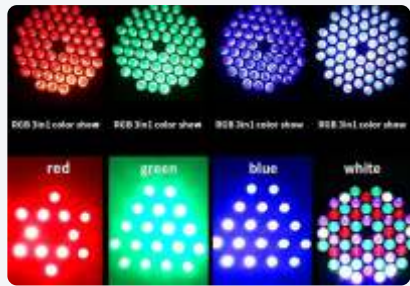

AURA 5403 WP

DIMENSION

BEAM ANGLE

OUTPUT

- LAMP : 54 PCS 3W HIGH BRIGHTNESS LED
- BEAM ANGLE : 25°
- CCT : 2700-6500K
- LIFE TIME: 50000 HRS

CONTROL

- DIMMER : 0-100% LINEAR LIGHT DIMMING
- STROBE : 0-20 F/S, RANDOM OR PULSE, SPEED ADJUSTABLE
- CONTROL MODE : DMX512, AUTO, SOUND, MASTER-SLAVE
- DMX CHANNELS : 4/8 CHANNELS
- DISPLAY : LCD DISPLAY