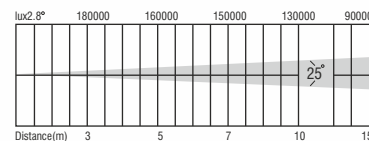

AURA 5403 WP

DIMENSION

BEAM ANGLE

OUTPUT

- LAMP : 54 PCS 3W HIGH BRIGHTNESS LED
- BEAM ANGLE : 25°
- CCT : 2700-6500K
- LIFE TIME: 50000 HRS

CONTROL

- DIMMER : 0-100% LINEAR LIGHT DIMMING
- STROBE : 0-20 F/S, RANDOM OR PULSE, SPEED ADJUSTABLE
- CONTROL MODE : DMX512, AUTO, SOUND, MASTER-SLAVE
- DMX CHANNELS : 4/8 CHANNELS
- DISPLAY : LCD DISPLAY

ELECTRICAL

- INPUT VOLTAGE : AC 100-240V 50-60HZ
- POWER : 200W

PHYSICAL

- DIMENSIONS : 33*33*35 CM
- WEIGHT : 8 KG
- PACKING : 70*70*40 CM (4-IN-1 CARTON BOX)

LISTING

- WORK ENVIRONMENT : 0-40° DEGREES
- IP RATE : IP65