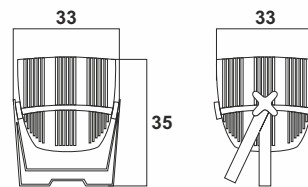

AURA 5403 WP

DIMENSION

BEAM ANGLE

OUTPUT

- LAMP : 54 PCS 3W HIGH BRIGHTNESS LED
- BEAM ANGLE : 25°
- CCT : 2700-6500K
- LIFE TIME: 50000 HRS

CONTROL

- DIMMER : 0-100% LINEAR LIGHT DIMMING
- STROBE : 0-20 F/S, RANDOM OR PULSE, SPEED ADJUSTABLE
- CONTROL MODE : DMX512, AUTO, SOUND, MASTER-SLAVE
- DMX CHANNELS : 4/8 CHANNELS
- DISPLAY : LCD DISPLAY

ELECTRICAL

- INPUT VOLTAGE : AC 100-240V 50-60HZ
- POWER : 200W

PHYSICAL

- DIMENSIONS : 33*33*35 CM
- WEIGHT : 8 KG
- PACKING : 70*70*40 CM (4-IN-1 CARTON BOX)

LISTING

- WORK ENVIRONMENT : 0-40° DEGREES
- IP RATE : IP65