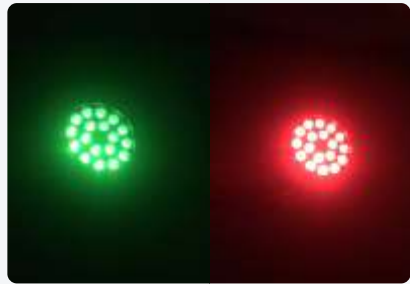

# AURA 1810 WP

## DIMENSION

## BEAM ANGLE

## OUTPUT

- **LAMP** : 18 PCS 10W HIGH BRIGHTNESS RGBW LED
- **BEAM ANGLE** : 25°
- **CCT** : 2700-6500K
- **LIFE TIME** : 50000 HRS