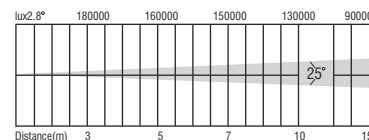

## DIMENSION

## BEAM ANGLE

## OUTPUT

- LAMP : 24 PCS 10W HIGH BRIGHTNESS RGBW LED
- BEAM ANGLE : 25°
- CCT : 2700-6500K
- LIFE TIME: 50000 HRS