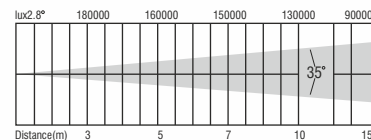

## DIMENSION

## BEAM ANGLE

## OUTPUT

- LAMP : 60 PCS OF 10W HIGH POWER RGBW LED
- BEAM ANGLE : 35°
- CCT : 2700-6500K
- LIFE TIME : 50000 HRS