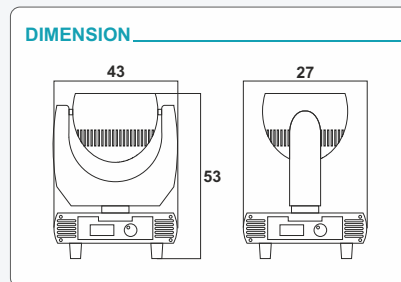

ZOOMER 3725

OUTPUT

- LAMP : 37 PCS 25W HIGH BRIGHTNESS RGBW LED
- BEAM ANGLE : 8°-50°
- CCT : 2700-6500K
- LIFE TIME : 50000 HRS

DYNAMIC EFFECTS

- EFFECT : 3 RING CONTROL WITH BUILT IN PROGRAMS & MACRO EFFECTS
- DIMMER : 0-100% LINEAR LIGHT DIMMING
- STROBE : 0-20 F/S, RANDOM OR PULSE, SPEED ADJUSTABLE
- PAN & TILT : PAN- 540° (16-BIT) TILT- 270° (16-BIT)

CONTROL

- CONTROL MODE : DMX512, AUTO, SOUND, MASTER-SLAVE
- CONTROL CHANNEL : 14/27 CHANNELS
- DISPLAY : LCD DISPLAY

ELECTRICAL

- INPUT VOLTAGE : AC 100-240V 50-60HZ
- POWER : 1000W

PHYSICAL

- DIMENSIONS : 43*27*53 CM
- WEIGHT : 17 KG
- FLY CASE SIZE : 88*40*56 CM (2-IN-1)