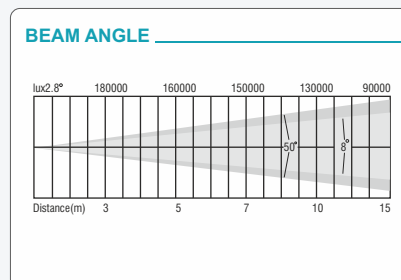

ZOOMER 3725

OUTPUT

- LAMP : 37 PCS 25W HIGH BRIGHTNESS RGBW LED
- BEAM ANGLE : 8°-50°
- CCT : 2700-6500K
- LIFE TIME : 50000 HRS

DYNAMIC EFFECTS

- EFFECT : 3 RING CONTROL WITH BUILT IN PROGRAMS & MACRO EFFECTS
- DIMMER : 0-100% LINEAR LIGHT DIMMING
- STROBE : 0-20 F/S, RANDOM OR PULSE, SPEED ADJUSTABLE
- PAN & TILT : PAN- 540° (16-BIT) TILT- 270° (16-BIT)

CONTROL

- CONTROL MODE : DMX512, AUTO, SOUND, MASTER-SLAVE
- CONTROL CHANNEL : 14/27 CHANNELS
- DISPLAY : LCD DISPLAY

ELECTRICAL

- INPUT VOLTAGE : AC 100-240V 50-60HZ
- POWER : 1000W

PHYSICAL

- DIMENSIONS : 43*27*53 CM
- WEIGHT : 17 KG
- FLY CASE SIZE : 88*40*56 CM (2-IN-1)