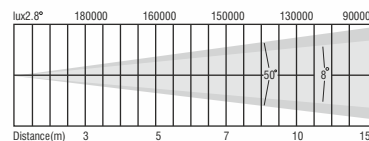

ZOOMER 3715

DIMENSION

BEAM ANGLE

OUTPUT

- LAMP : 37 PCS 15W HIGH BRIGHTNESS RGBW LED
- BEAM ANGLE : 8°-50°
- CCT : 2700-6500K
- LIFE TIME : 50000 HRS

DYNAMIC EFFECTS

- EFFECT : 3 RING CONTROL WITH BUILT IN PROGRAMS & MACRO EFFECTS
- DIMMER : 0-100% LINEAR LIGHT DIMMING
- STROBE : 0-20 F/S, RANDOM OR PULSE, SPEED ADJUSTABLE
- PAN & TILT : PAN- 540° (16-BIT) TILT- 270° (16-BIT)

CONTROL

- CONTROL MODE : DMX512, AUTO, SOUND, MASTER-SLAVE
- CONTROL CHANNEL : 14/27 CHANNELS
- DISPLAY : LCD DISPLAY

ELECTRICAL

- INPUT VOLTAGE : AC 100-240V 50-60HZ
- POWER : 600W

PHYSICAL

- DIMENSIONS : 43*27*53 CM
- WEIGHT : 17 KG
- FLY CASE SIZE : 88*40*56 CM (2-IN-1)