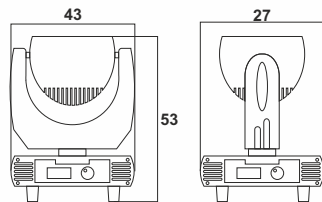

ZOOMER 3715

DIMENSION

BEAM ANGLE

OUTPUT

- LAMP : 37 PCS 15W HIGH BRIGHTNESS RGBW LED
- BEAM ANGLE : 8°-50°
- CCT : 2700-6500K
- LIFE TIME : 50000 HRS

DYNAMIC EFFECTS

- EFFECT : 3 RING CONTROL WITH BUILT IN PROGRAMS & MACRO EFFECTS
- DIMMER : 0-100% LINEAR LIGHT DIMMING
- STROBE : 0-20 F/S, RANDOM OR PULSE, SPEED ADJUSTABLE
- PAN & TILT : PAN- 540° (16-BIT) TILT- 270° (16-BIT)

CONTROL

- CONTROL MODE : DMX512, AUTO, SOUND, MASTER-SLAVE
- CONTROL CHANNEL : 14/27 CHANNELS
- DISPLAY : LCD DISPLAY

ELECTRICAL

- INPUT VOLTAGE : AC 100-240V 50-60HZ
- POWER : 600W

PHYSICAL

- DIMENSIONS : 43*27*53 CM
- WEIGHT : 17 KG
- FLY CASE SIZE : 88*40*56 CM (2-IN-1)