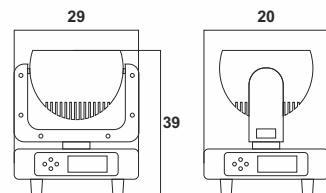

ZOOMER 1925

DIMENSION

BEAM ANGLE

OUTPUT

- LAMP : 19 PCS 25W HIGH BRIGHTNESS RGBW LED
- BEAM ANGLE : 8°-50°
- CCT : 2700-6500K
- LIFE TIME : 50000 HRS

DYNAMIC EFFECTS

- EFFECT : 3 RING CONTROL WITH BUILT IN PROGRAMS & MACRO EFFECTS
- DIMMER : 0-100% LINEAR LIGHT DIMMING
- STROBE : 0-20 F/S, RANDOM OR PULSE, SPEED ADJUSTABLE
- PAN & TILT : PAN- 540° (16-BIT) TILT- 270° (16-BIT)

CONTROL

- CONTROL MODE : DMX512, AUTO, SOUND, MASTER-SLAVE
- CONTROL CHANNEL : 16/24 CHANNELS
- DISPLAY : LCD DISPLAY

ELECTRICAL

- INPUT VOLTAGE : AC 100-240V 50-60HZ
- POWER : 500W

PHYSICAL

- DIMENSIONS : 29*20*39 CM
- WEIGHT : 9 KG
- FLY CASE SIZE : 88*40*56 CM (2-IN-1)