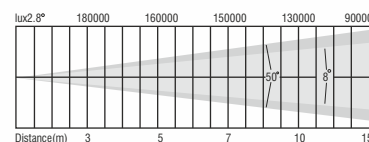

ZOOMER 1925

DIMENSION

BEAM ANGLE

OUTPUT

- LAMP : 19 PCS 25W HIGH BRIGHTNESS RGBW LED
- BEAM ANGLE : 8°-50°
- CCT : 2700-6500K
- LIFE TIME : 50000 HRS

DYNAMIC EFFECTS

- EFFECT : 3 RING CONTROL WITH BUILT IN PROGRAMS & MACRO EFFECTS
- DIMMER : 0-100% LINEAR LIGHT DIMMING
- STROBE : 0-20 F/S, RANDOM OR PULSE, SPEED ADJUSTABLE
- PAN & TILT : PAN- 540° (16-BIT) TILT- 270° (16-BIT)

CONTROL

- CONTROL MODE : DMX512, AUTO, SOUND, MASTER-SLAVE
- CONTROL CHANNEL : 16/24 CHANNELS
- DISPLAY : LCD DISPLAY

ELECTRICAL

- INPUT VOLTAGE : AC 100-240V 50-60HZ
- POWER : 500W

PHYSICAL

- DIMENSIONS : 29*20*39 CM
- WEIGHT : 9 KG
- FLY CASE SIZE : 88*40*56 CM (2-IN-1)