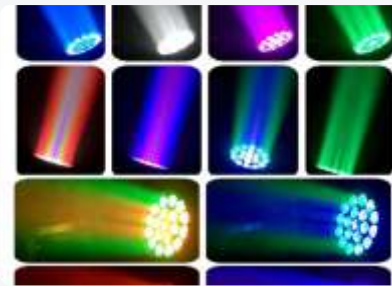

ZOOMER 1925

DIMENSION

BEAM ANGLE

OUTPUT

- LAMP : 19 PCS 25W HIGH BRIGHTNESS RGBW LED
- BEAM ANGLE : 8°-50°
- CCT : 2700-6500K
- LIFE TIME : 50000 HRS

DYNAMIC EFFECTS

- EFFECT : 3 RING CONTROL WITH BUILT IN PROGRAMS & MACRO EFFECTS
- DIMMER : 0-100% LINEAR LIGHT DIMMING
- STROBE : 0-20 F/S, RANDOM OR PULSE, SPEED ADJUSTABLE
- PAN & TILT : PAN- 540° (16-BIT) TILT- 270° (16-BIT)