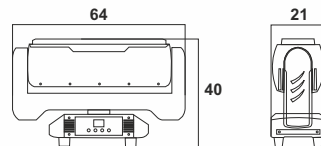

MAGIC DOT 660

DIMENSION

BEAM ANGLE

OUTPUT

- LAMP : 6 PCS OSRAM 60W HIGH BRIGHTNESS RGBW LED
- BEAM ANGLE : 3°-45°
- CCT : 2700-6500K
- LIFE TIME : 50000 HRS

DYNAMIC EFFECTS

- EFFECT : CAN CONTROL SINGLE LED PIXEL CONTROL
- DIMMER : 0-100% LINEAR LIGHT DIMMING
- STROBE : 0-20 F/S, RANDOM OR PULSE, SPEED ADJUSTABLE
- PAN & TILT : 360° INFINITE ROTATION (8/16 BIT)

CONTROL

- CONTROL MODE : DMX512, AUTO, SOUND, MASTER-SLAVE
- CONTROL CHANNEL : 25/45 CHANNELS
- DISPLAY : LCD DISPLAY
- SUPPORT RDM FUNCTION, DMX SOFTWARE UPGRADE, ARTNET, SAcn PROTOCOL

ELECTRICAL

- INPUT VOLTAGE : AC 100-260V 50-60HZ
- POWER : 450W

PHYSICAL

- DIMENSIONS : 64*21*40 CM
- WEIGHT : 17.5 KG
- FLY CASE SIZE : 70*62.5*59.5 CM (2-IN-1)

LISTING

- WORK ENVIRONMENT : 0-40° DEGREES
- IP RATE : IP20

ACCESSORIES

- CABLING : POWER CABLES
SIGNAL CABLES
PROFESSIONAL CLAMPS & BRACKETS