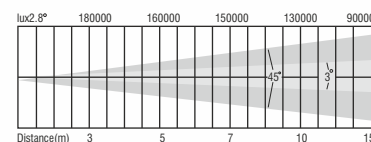

MAGIC DOT 660

DIMENSION

BEAM ANGLE

OUTPUT

- LAMP : 6 PCS OSRAM 60W HIGH BRIGHTNESS RGBW LED
- BEAM ANGLE : 3°-45°
- CCT : 2700-6500K
- LIFE TIME : 50000 HRS

DYNAMIC EFFECTS

- EFFECT : CAN CONTROL SINGLE LED PIXEL CONTROL
- DIMMER : 0-100% LINEAR LIGHT DIMMING
- STROBE : 0-20 F/S, RANDOM OR PULSE, SPEED ADJUSTABLE
- PAN & TILT : 360° INFINITE ROTATION (8/16 BIT)

PHYSICAL

- DIMENSIONS : 64*21*40 CM
- WEIGHT : 17.5 KG
- FLY CASE SIZE : 70*62.5*59.5 CM (2-IN-1)

LISTING

- WORK ENVIRONMENT : 0-40° DEGREES
- IP RATE : IP20

ACCESSORIES

- CABLING : POWER CABLES
SIGNAL CABLES
PROFESSIONAL CLAMPS & BRACKETS