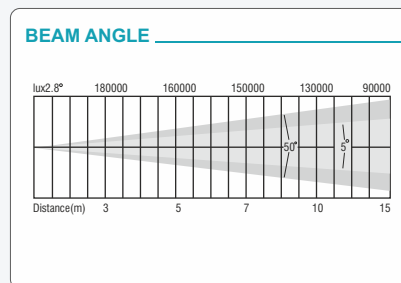

MAGIC DOT 1240

OUTPUT

- LAMP : 12 PCS OSRAM 40W HIGH BRIGHTNESS RGBW LED
- BEAM ANGLE : 5°-50°
- CCT : 2700-6500K
- LIFE TIME : 50000 HRS

DYNAMIC EFFECTS

- EFFECT : CAN CONTROL SINGLE LED PIXEL CONTROL
- DIMMER : 0-100% LINEAR LIGHT DIMMING
- STROBE : 0-20 F/S, RANDOM OR PULSE, SPEED ADJUSTABLE
- PAN & TILT : PAN- 540° (16-BIT) TILT- 270° (16-BIT)

ELECTRICAL

- INPUT VOLTAGE : AC 100-240V 50-60HZ
- POWER : 600W

PHYSICAL

- DIMENSIONS : 34*27*48 CM
- WEIGHT : 14.5 KG
- FLY CASE SIZE : 75*50*75 CM (2-IN-1)

LISTING

- WORK ENVIRONMENT : 0-40° DEGREES
- IP RATE : IP20