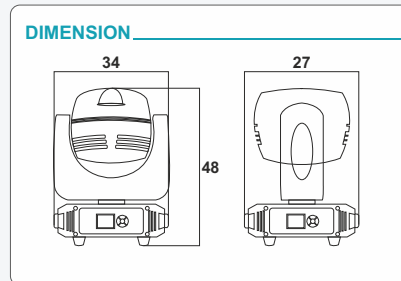

MAGIC DOT 1240

OUTPUT

- LAMP : 12 PCS OSRAM 40W HIGH BRIGHTNESS RGBW LED
- BEAM ANGLE : 5°-50°
- CCT : 2700-6500K
- LIFE TIME : 50000 HRS

DYNAMIC EFFECTS

- EFFECT : CAN CONTROL SINGLE LED PIXEL CONTROL
- DIMMER : 0-100% LINEAR LIGHT DIMMING
- STROBE : 0-20 F/S, RANDOM OR PULSE, SPEED ADJUSTABLE
- PAN & TILT : PAN- 540° (16-BIT) TILT- 270° (16-BIT)

CONTROL

- CONTROL MODE : DMX512, AUTO, SOUND, MASTER-SLAVE
- OVERALL CONTROL CHANNEL : 12/17 CHANNELS
- POINT CONTROL CHANNEL : 11/17/18/58 CHANNELS
- DISPLAY : LCD DISPLAY
- SUPPORT RDM FUNCTION, DMX SOFTWARE UPGRADE, ARTNET, SAcn PROTOCOL

ELECTRICAL

- INPUT VOLTAGE : AC 100-240V 50-60HZ
- POWER : 600W

PHYSICAL

- DIMENSIONS : 34*27*48 CM
- WEIGHT : 14.5 KG
- FLY CASE SIZE : 75*50*75 CM (2-IN-1)

LISTING

- WORK ENVIRONMENT : 0-40° DEGREES
- IP RATE : IP20