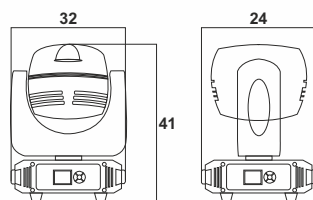

MAGIC DOT 740

DIMENSION

BEAM ANGLE

OUTPUT

- LAMP : 7 PCS OSRAM 40W HIGH BRIGHTNESS RGBW LED
- BEAM ANGLE : 5°-50°
- CCT : 2700-6500K
- LIFE TIME : 50000 HRS

DYNAMIC EFFECTS

- EFFECT : CAN CONTROL SINGLE LED PIXEL CONTROL
- DIMMER : 0-100% LINEAR LIGHT DIMMERING
- STROBE : 0-20 F/S, RANDOM OR PULSE, SPEED ADJUSTABLE
- PAN & TILT : PAN- 540° (16-BIT) TILT- 270° (16-BIT)

ELECTRICAL

- INPUT VOLTAGE : AC 100-240V 50-60HZ
- POWER : 350W

PHYSICAL

- DIMENSIONS : 24*32*41 CM
- WEIGHT : 7.5 KG
- FLY CASE SIZE : 60*70*50 CM (2-IN-1)

LISTING

- WORK ENVIRONMENT : 0-40° DEGREES
- IP RATE : IP20