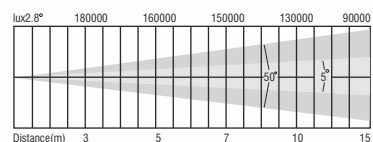

MAGIC DOT 740

DIMENSION

BEAM ANGLE

OUTPUT

- LAMP : 7 PCS OSRAM 40W HIGH BRIGHTNESS RGBW LED
- BEAM ANGLE : 5°-50°
- CCT : 2700-6500K
- LIFE TIME : 50000 HRS

DYNAMIC EFFECTS

- EFFECT : CAN CONTROL SINGLE LED PIXEL CONTROL
- DIMMER : 0-100% LINEAR LIGHT DIMMERING
- STROBE : 0-20 F/S, RANDOM OR PULSE, SPEED ADJUSTABLE
- PAN & TILT : PAN- 540° (16-BIT) TILT- 270° (16-BIT)

ELECTRICAL

- INPUT VOLTAGE : AC 100-240V 50-60HZ
- POWER : 350W

PHYSICAL

- DIMENSIONS : 24*32*41 CM
- WEIGHT : 7.5 KG
- FLY CASE SIZE : 60*70*50 CM (2-IN-1)

LISTING

- WORK ENVIRONMENT : 0-40° DEGREES
- IP RATE : IP20