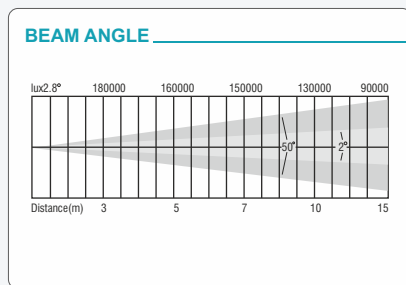

THOR 350W BEAM

OUTPUT

- LAMP : OSRAM 17R HRI 350W
- BEAM ANGLE : 2°-50°
- CCT : 8000K
- LIFE TIME : 2200 HRS

DYNAMIC EFFECTS

- COLOUR WHEEL : 1) 14 COLOURS + WHITE
2) 6 COLOUR WHEEL (RAINBOW)
- GOBO WHEEL : 11 GOBOS + 5 GLASS GOBO
- EFFECT WHEEL : 1) 8+16+24 FACET PRISM
2) 24 FACET PRISM
- DIMMER : 0-100% LINEAR LIGHT DIMMERING
- STROBE : 0-14 F/S, RANDOM OR PULSE, SPEED ADJUSTABLE
- PAN & TILT : PAN- 540° (16-BIT) TILT- 270° (16-BIT)

CONTROL

- CONTROL MODE : DMX512, AUTO, SOUND, MASTER-SLAVE
- DMX CHANNELS : 16 CHANNELS
- DISPLAY : LCD DISPLAY

ELECTRICAL

- INPUT VOLTAGE : AC 100-240V 50-60HZ
- POWER : 500W

PHYSICAL

- DIMENSIONS : 37*26*57 CM
- WEIGHT : 18.5 KG
- FLY CASE SIZE : 77*45*74 CM (2-IN-1)