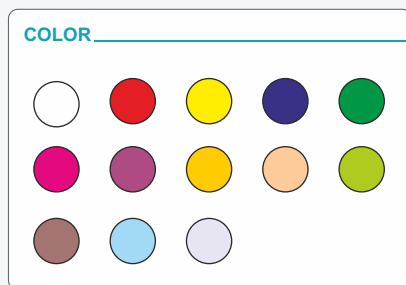

THOR 350W BEAM

OUTPUT

- LAMP : OSRAM 17R HRI 350W
- BEAM ANGLE : 2°-50°
- CCT : 8000K
- LIFE TIME : 2200 HRS

DYNAMIC EFFECTS

- COLOUR WHEEL : 1) 14 COLOURS + WHITE
2) 6 COLOUR WHEEL (RAINBOW)
- GOBO WHEEL : 11 GOBOS + 5 GLASS GOBO
- EFFECT WHEEL : 1) 8+16+24 FACET PRISM
2) 24 FACET PRISM
- DIMMER : 0-100% LINEAR LIGHT DIMMERING
- STROBE : 0-14 F/S, RANDOM OR PULSE, SPEED ADJUSTABLE
- PAN & TILT : PAN- 540° (16-BIT) TILT- 270° (16-BIT)

CONTROL

- CONTROL MODE : DMX512, AUTO, SOUND, MASTER-SLAVE
- DMX CHANNELS : 16 CHANNELS
- DISPLAY : LCD DISPLAY

ELECTRICAL

- INPUT VOLTAGE : AC 100-240V 50-60HZ
- POWER : 500W

PHYSICAL

- DIMENSIONS : 37*26*57 CM
- WEIGHT : 18.5 KG
- FLY CASE SIZE : 77*45*74 CM (2-IN-1)