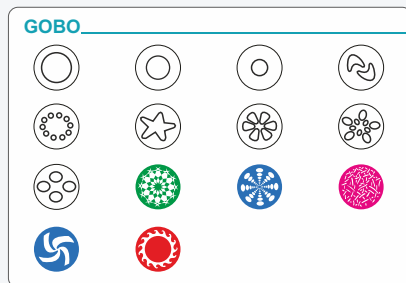

THOR 350W BEAM

OUTPUT

- LAMP : OSRAM 17R HRI 350W
- BEAM ANGLE : 2°-50°
- CCT : 8000K
- LIFE TIME : 2200 HRS

DYNAMIC EFFECTS

- COLOUR WHEEL : 1) 14 COLOURS + WHITE
2) 6 COLOUR WHEEL (RAINBOW)
- GOBO WHEEL : 11 GOBOS + 5 GLASS GOBO
- EFFECT WHEEL : 1) 8+16+24 FACET PRISM
2) 24 FACET PRISM
- DIMMER : 0-100% LINEAR LIGHT DIMMERING
- STROBE : 0-14 F/S, RANDOM OR PULSE, SPEED ADJUSTABLE
- PAN & TILT : PAN- 540° (16-BIT) TILT- 270° (16-BIT)

CONTROL

- CONTROL MODE : DMX512, AUTO, SOUND, MASTER-SLAVE
- DMX CHANNELS : 16 CHANNELS
- DISPLAY : LCD DISPLAY

ELECTRICAL

- INPUT VOLTAGE : AC 100-240V 50-60HZ
- POWER : 500W

PHYSICAL

- DIMENSIONS : 37*26*57 CM
- WEIGHT : 18.5 KG
- FLY CASE SIZE : 77*45*74 CM (2-IN-1)