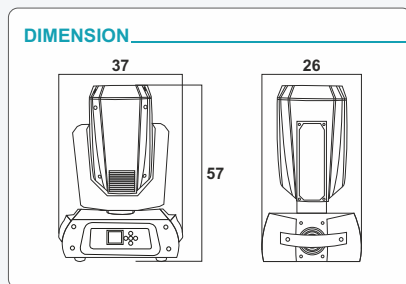

THOR 350W BEAM

OUTPUT

- LAMP : OSRAM 17R HRI 350W
- BEAM ANGLE : 2°-50°
- CCT : 8000K
- LIFE TIME : 2200 HRS

DYNAMIC EFFECTS

- COLOUR WHEEL : 1) 14 COLOURS + WHITE
2) 6 COLOUR WHEEL (RAINBOW)
- GOBO WHEEL : 11 GOBOS + 5 GLASS GOBO
- EFFECT WHEEL : 1) 8+16+24 FACET PRISM
2) 24 FACET PRISM
- DIMMER : 0-100% LINEAR LIGHT DIMMERING
- STROBE : 0-14 F/S, RANDOM OR PULSE, SPEED ADJUSTABLE
- PAN & TILT : PAN- 540° (16-BIT) TILT- 270° (16-BIT)

CONTROL

- CONTROL MODE : DMX512, AUTO, SOUND, MASTER-SLAVE
- DMX CHANNELS : 16 CHANNELS
- DISPLAY : LCD DISPLAY

ELECTRICAL

- INPUT VOLTAGE : AC 100-240V 50-60HZ
- POWER : 500W

PHYSICAL

- DIMENSIONS : 37*26*57 CM
- WEIGHT : 18.5 KG
- FLY CASE SIZE : 77*45*74 CM (2-IN-1)