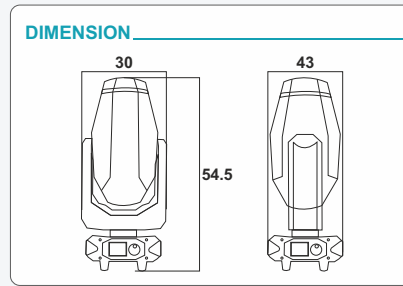

THOR 380W BSW

OUTPUT

- LAMP : OSRAM SIRIUS HRI 18R 371W
- BEAM ANGLE : 2.9°-80°
- CCT : 7800K
- LIFE TIME : 2000 HRS

DYNAMIC EFFECTS

- COLOUR WHEEL : 1) 14 COLOURS + WHITE + CTO
2) 6 COLOUR WHEEL (RAINBOW)
- GOBO WHEEL : 4 GOBO WHEEL
- EFFECT WHEEL : 1) 6 FACET PRISM
2) 8 FACET PRISM
3) 24 FACET HONEYCOMB
- DIMMER : 0-100% LINEAR LIGHT DIMMING
- STROBE : 0-14 F/S, RANDOM OR PULSE, SPEED ADJUSTABLE
- PAN & TILT : PAN- 540° (16-BIT) TILT- 270° (16-BIT)

CONTROL

- CONTROL MODE : DMX512, AUTO, SOUND, MASTER-SLAVE
- DMX CHANNELS : 26 CHANNELS
- DISPLAY : LCD TOUCH DISPLAY

ELECTRICAL

- INPUT VOLTAGE : AC 100-240V 50-60HZ
- POWER : 600W

PHYSICAL

- DIMENSIONS : 30*43x54.5 CM
- WEIGHT : 21 KG
- FLY CASE SIZE : 40*100*60 CM (2-IN-1)