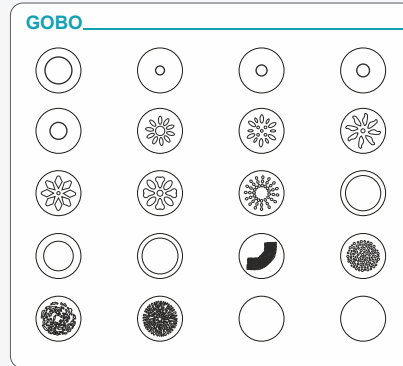

THOR 380W BSW

OUTPUT

- LAMP : OSRAM SIRIUS HRI 18R 371W
- BEAM ANGLE : 2.9°-80°
- CCT : 7800K
- LIFE TIME : 2000 HRS

DYNAMIC EFFECTS

- COLOUR WHEEL : 1) 14 COLOURS + WHITE + CTO
2) 6 COLOUR WHEEL (RAINBOW)
- GOBO WHEEL : 4 GOBO WHEEL
- EFFECT WHEEL : 1) 6 FACET PRISM
2) 8 FACET PRISM
3) 24 FACET HONEYCOMB
- DIMMER : 0-100% LINEAR LIGHT DIMMING
- STROBE : 0-14 F/S, RANDOM OR PULSE, SPEED ADJUSTABLE
- PAN & TILT : PAN- 540° (16-BIT) TILT- 270° (16-BIT)

CONTROL

- CONTROL MODE : DMX512, AUTO, SOUND, MASTER-SLAVE
- DMX CHANNELS : 26 CHANNELS
- DISPLAY : LCD TOUCH DISPLAY

ELECTRICAL

- INPUT VOLTAGE : AC 100-240V 50-60HZ
- POWER : 600W

PHYSICAL

- DIMENSIONS : 30*43x54.5 CM
- WEIGHT : 21 KG
- FLY CASE SIZE : 40*100*60 CM (2-IN-1)