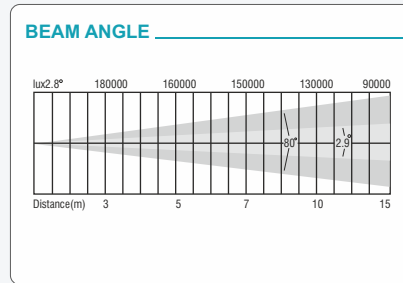

THOR 380W BSW

OUTPUT

- LAMP : OSRAM SIRIUS HRI 18R 371W
- BEAM ANGLE : 2.9°-80°
- CCT : 7800K
- LIFE TIME : 2000 HRS

DYNAMIC EFFECTS

- COLOUR WHEEL : 1) 14 COLOURS + WHITE + CTO
2) 6 COLOUR WHEEL (RAINBOW)
- GOBO WHEEL : 4 GOBO WHEEL
- EFFECT WHEEL : 1) 6 FACET PRISM
2) 8 FACET PRISM
3) 24 FACET HONEYCOMB
- DIMMER : 0-100% LINEAR LIGHT DIMMING
- STROBE : 0-14 F/S, RANDOM OR PULSE, SPEED ADJUSTABLE
- PAN & TILT : PAN- 540° (16-BIT) TILT- 270° (16-BIT)

CONTROL

- CONTROL MODE : DMX512, AUTO, SOUND, MASTER-SLAVE
- DMX CHANNELS : 26 CHANNELS
- DISPLAY : LCD TOUCH DISPLAY

ELECTRICAL

- INPUT VOLTAGE : AC 100-240V 50-60HZ
- POWER : 600W

PHYSICAL

- DIMENSIONS : 30*43x54.5 CM
- WEIGHT : 21 KG
- FLY CASE SIZE : 40*100*60 CM (2-IN-1)