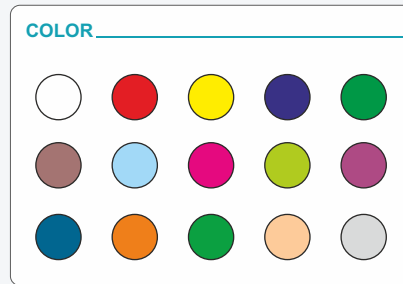

THOR 380W BSW

OUTPUT

- LAMP : OSRAM SIRIUS HRI 18R 371W
- BEAM ANGLE : 2.9°-80°
- CCT : 7800K
- LIFE TIME : 2000 HRS

DYNAMIC EFFECTS

- COLOUR WHEEL : 1) 14 COLOURS + WHITE + CTO
2) 6 COLOUR WHEEL (RAINBOW)
- GOBO WHEEL : 4 GOBO WHEEL
- EFFECT WHEEL : 1) 6 FACET PRISM
2) 8 FACET PRISM
3) 24 FACET HONEYCOMB
- DIMMER : 0-100% LINEAR LIGHT DIMMING
- STROBE : 0-14 F/S, RANDOM OR PULSE, SPEED ADJUSTABLE
- PAN & TILT : PAN- 540° (16-BIT) TILT- 270° (16-BIT)

CONTROL

- CONTROL MODE : DMX512, AUTO, SOUND, MASTER-SLAVE
- DMX CHANNELS : 26 CHANNELS
- DISPLAY : LCD TOUCH DISPLAY

ELECTRICAL

- INPUT VOLTAGE : AC 100-240V 50-60HZ
- POWER : 600W

PHYSICAL

- DIMENSIONS : 30*43x54.5 CM
- WEIGHT : 21 KG
- FLY CASE SIZE : 40*100*60 CM (2-IN-1)