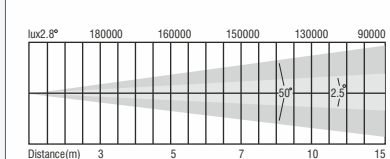

THOR 440W BEAM

GOBO

COLOR

DIMENSION

BEAM ANGLE

OUTPUT

- LAMP : OSRAM SIRIUS HRI 440W/470W
- BEAM ANGLE : 2.5°-50°
- CCT : 7500K
- LIFE TIME : 1500 HRS

DYNAMIC EFFECTS

- COLOUR WHEEL : 15 COLOURS + WHITE
- GOBO WHEEL : 16 GOBOS + BLANK
- EFFECT WHEEL : 8 FACET PRISM + 16 FACET + LINEAR FIVE EFFECTS AFTER COVERED
- DIMMER : 0-100% LINEAR LIGHT DIMMERING
- STROBE : 0-25 F/S, RANDOM OR PULSE, SPEED ADJUSTABLE
- PAN & TILT : PAN- 540° (16-BIT) TILT- 270° (16-BIT)

CONTROL

- CONTROL MODE : DMX512, AUTO, SOUND, MASTER-SLAVE
- DMX CHANNELS : 20 CHANNELS
- DISPLAY : LCD DISPLAY

ELECTRICAL

- INPUT VOLTAGE : AC 110-240V 50-60HZ
- POWER : 600W

PHYSICAL

- DIMENSIONS : 82*59*54 CM
- WEIGHT : 30 KG
- FLY CASE SIZE : 118*84*48 CM (2-IN-1)