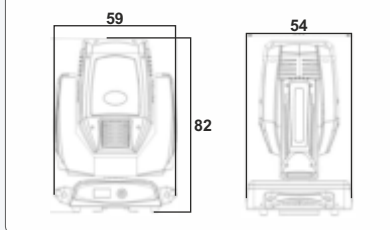

THOR 440W BEAM

GOBO

COLOR

DIMENSION

BEAM ANGLE

OUTPUT

- LAMP : OSRAM SIRIUS HRI 440W/470W
- BEAM ANGLE : 2.5°-50°
- CCT : 7500K
- LIFE TIME : 1500 HRS

DYNAMIC EFFECTS

- COLOUR WHEEL : 15 COLOURS + WHITE
- GOBO WHEEL : 16 GOBOS + BLANK
- EFFECT WHEEL : 8 FACET PRISM + 16 FACET + LINEAR FIVE EFFECTS AFTER COVERED
- DIMMER : 0-100% LINEAR LIGHT DIMMERING
- STROBE : 0-25 F/S, RANDOM OR PULSE, SPEED ADJUSTABLE
- PAN & TILT : PAN- 540° (16-BIT) TILT- 270° (16-BIT)

CONTROL

- CONTROL MODE : DMX512, AUTO, SOUND, MASTER-SLAVE
- DMX CHANNELS : 20 CHANNELS
- DISPLAY : LCD DISPLAY

ELECTRICAL

- INPUT VOLTAGE : AC 110-240V 50-60HZ
- POWER : 600W

PHYSICAL

- DIMENSIONS : 82*59*54 CM
- WEIGHT : 30 KG
- FLY CASE SIZE : 118*84*48 CM (2-IN-1)